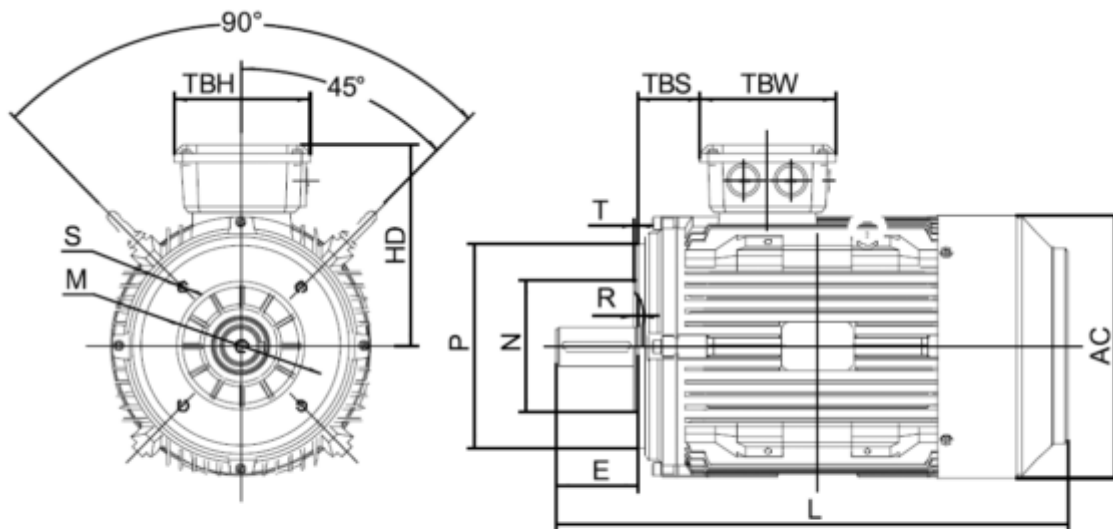

# Data Sheet

Article number: 250304500225

Description: Kleedrive T3C 225M-2 45.0KW 2800 rpm  
3x400/690V 50HZ IP55 B14 Eff=94%

## Measures

|           |             |           |
|-----------|-------------|-----------|
| AA = 440  | K = Ø19     | TBW = 186 |
| AC = Ø459 | L = 805     |           |
| AD = 558  | M =         |           |
| D = Ø55   | N =         |           |
| E = 110   | P =         |           |
| F = 16    | S =         |           |
| G = 49    | TBH = 233   |           |
| HD = 333  | TBS = 211.5 |           |