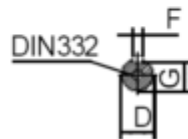

# Data Sheet

Article number: 250304500225

Description: Kleedrive T3C 225M-2 45.0KW 2800 rpm  
3x400/690V 50HZ IP55 B14 Eff=94%

## Measures

|           |             |           |
|-----------|-------------|-----------|
| AA = 440  | K = Ø19     | TBW = 186 |
| AC = Ø459 | L = 805     |           |
| AD = 558  | M =         |           |
| D = Ø55   | N =         |           |
| E = 110   | P =         |           |
| F = 16    | S =         |           |
| G = 49    | TBH = 233   |           |
| HD = 333  | TBS = 211.5 |           |